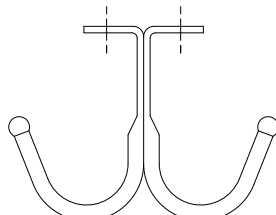

LOCKER HOOK ARRANGEMENTS

SINGLE PRONG WALL HOOK

(SGL. PRNG)

DOUBLE PRONG CEILING HOOK

(DBL. PRNG)

SINGLE PRONG WALL HOOK

WITH COAT ROD

(COAT ROD W/ HOOKS)

3/8" USED AT END APPLICATIONS
1/2" USED AT INTERMEDIATE APPLICATIONS

INVINCIBLE II SINGLE PRONG HOOK ARRANGEMENTS

INTERMEDIATE HOOK ARRANGEMENT

SOLID END HOOK ARRANGEMENT

EXPOSED END HOOK ARRANGEMENT

FRONT VIEW