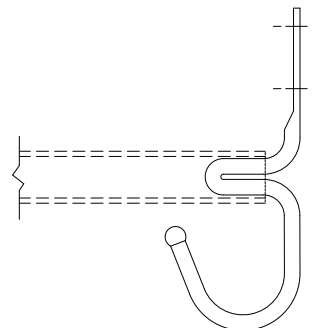

LOCKER HOOK ARRANGEMENTS

SINGLE PRONG WALL HOOK

(SGL. PRNG)

DOUBLE PRONG CEILING HOOK

(DBL. PRNG)

SINGLE PRONG WALL HOOK

WITH COAT ROD

(COAT ROD W/ HOOKS)

3/8" USED AT END APPLICATIONS
1/2" USED AT INTERMEDIATE APPLICATIONS

INVINCIBLE II SINGLE PRONG HOOK ARRANGEMENTS

INTERMEDIATE HOOK ARRANGEMENT

SOLID END HOOK ARRANGEMENT

EXPOSED END HOOK ARRANGEMENT

FRONT VIEW