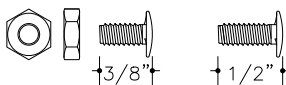

LOCKER HOOK ARRANGEMENTS

SINGLE PRONG WALL HOOK

(SGL. PRNG)

DOUBLE PRONG CEILING HOOK

(DBL. PRNG)

SINGLE PRONG WALL HOOK

WITH COAT ROD

(COAT ROD W/ HOOKS)

3/8" USED AT END APPLICATIONS
1/2" USED AT INTERMEDIATE APPLICATIONS

INVINCIBLE II SINGLE PRONG HOOK ARRANGEMENTS

INTERMEDIATE HOOK ARRANGEMENT

SOLID END HOOK ARRANGEMENT

EXPOSED END HOOK ARRANGEMENT

FRONT VIEW