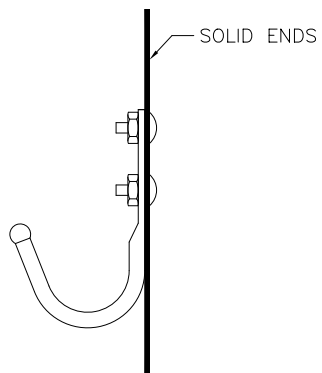

LOCKER HOOK ARRANGEMENTS

SINGLE PRONG WALL HOOK

(SGL. PRNG)

DOUBLE PRONG CEILING HOOK

(DBL. PRNG)

SINGLE PRONG WALL HOOK

WITH COAT ROD

(COAT ROD W/ HOOKS)

3/8" USED AT END APPLICATIONS
1/2" USED AT INTERMEDIATE APPLICATIONS

INVINCIBLE II SINGLE PRONG HOOK ARRANGEMENTS

INTERMEDIATE HOOK ARRANGEMENT

SOLID END HOOK ARRANGEMENT

EXPOSED END HOOK ARRANGEMENT

FRONT VIEW