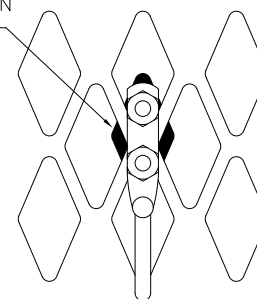

LOCKER HOOK ARRANGEMENTS

SINGLE PRONG WALL HOOK

(SGL. PRNG)

DOUBLE PRONG CEILING HOOK

(DBL. PRNG)

SINGLE PRONG WALL HOOK

WITH COAT ROD

(COAT ROD W/ HOOKS)

3/8" USED AT END APPLICATIONS
1/2" USED AT INTERMEDIATE APPLICATIONS

INVINCIBLE II SINGLE PRONG HOOK ARRANGEMENTS

INTERMEDIATE HOOK ARRANGEMENT

SOLID END HOOK ARRANGEMENT

EXPOSED END HOOK ARRANGEMENT

FRONT VIEW