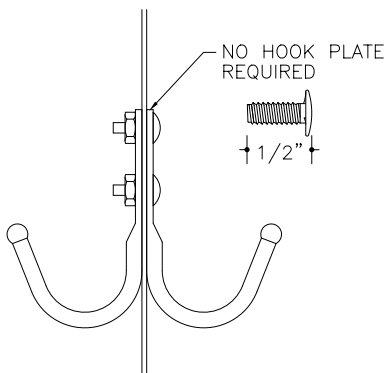

LOCKER HOOK ARRANGEMENTS

SINGLE PRONG WALL HOOK

(SGL. PRNG)

DOUBLE PRONG CEILING HOOK

(DBL. PRNG)

SINGLE PRONG WALL HOOK

WITH COAT ROD

(COAT ROD W/ HOOKS)

3/8" USED AT END APPLICATIONS
1/2" USED AT INTERMEDIATE APPLICATIONS

INVINCIBLE II SINGLE PRONG HOOK ARRANGEMENTS

INTERMEDIATE HOOK ARRANGEMENT

SOLID END HOOK ARRANGEMENT

EXPOSED END HOOK ARRANGEMENT

FRONT VIEW