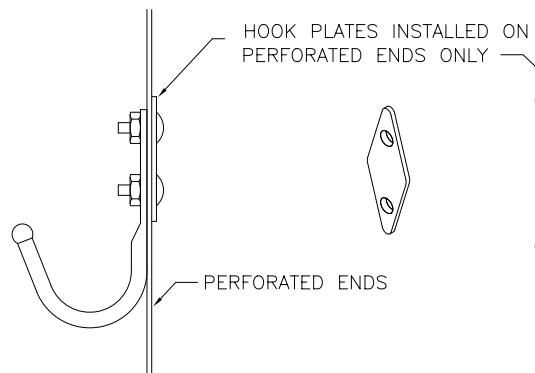

LOCKER HOOK ARRANGEMENTS

SINGLE PRONG WALL HOOK

(SGL. PRNG)

DOUBLE PRONG CEILING HOOK

(DBL. PRNG)

SINGLE PRONG WALL HOOK

WITH COAT ROD

(COAT ROD W/ HOOKS)

3/8" USED AT END APPLICATIONS
1/2" USED AT INTERMEDIATE APPLICATIONS

INVINCIBLE II SINGLE PRONG HOOK ARRANGEMENTS

INTERMEDIATE HOOK ARRANGEMENT

SOLID END HOOK ARRANGEMENT

EXPOSED END HOOK ARRANGEMENT

FRONT VIEW